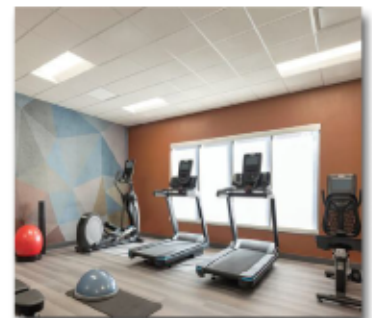

CANDLEWOOD SUITES OAKWOOD BY IHG

Project Name

**Candlewood Suites
Oakwood by IHG**

Address

**3757 Mundy Mill Drive,
Oakwood, GA**

Year Completed

2025